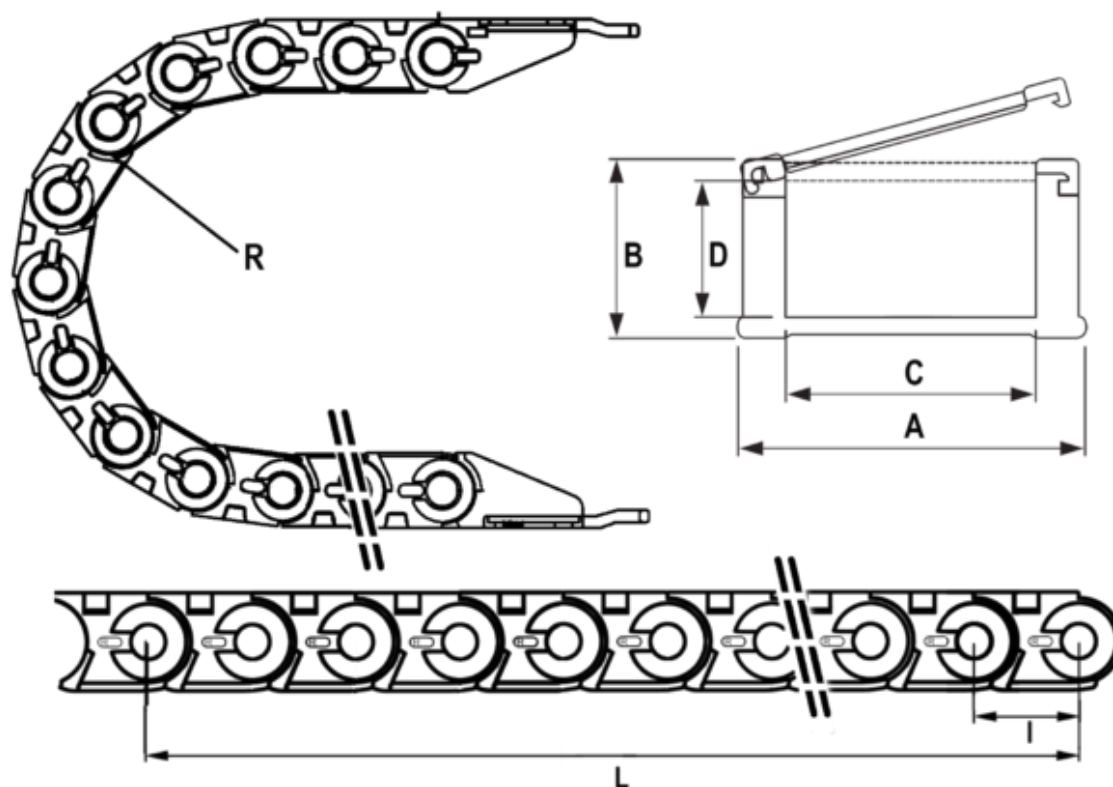

# Data Sheet

Article number: 18CPS03050R048

Description: Cable chain, CPS MINI  
Type CPS030.50.R48-990L (33 LK)

## Measures

Full length	= 990mm
Inside Height	= 19
Inside Width	= 50
Link Length(Pitch)	= 30
Outside Height	= 26
Outside Width	= 64
Radius	= 048